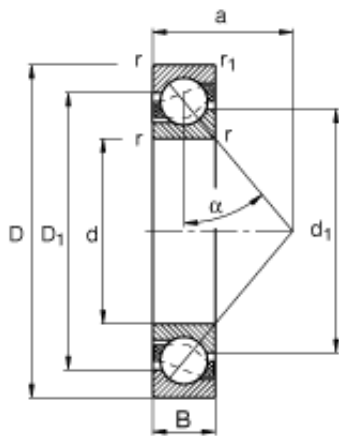

EBC BEARING LTD

80 mm x 140 mm x 26 mm FAG 7216-B-JP Angular Contact Ball Bearings

Bearing No. 7216-B-JP

7216-B-JP Bearing 2D drawings and 3D CAD models

Size	80x140x26 mm
Bore Diameter	80 mm
Outer Diameter	140 mm
Width	26 mm
d	80 mm
D	140 mm
B	26 mm
a	59 mm
D ₁	117,2 mm
D _{a max}	129 mm
D _{b max}	134,4 mm
d ₁	102,9 mm
d _{a min}	91 mm
r _{1 min}	1 mm
r _{a max}	2 mm
r _{a1 max}	1 mm
r _{min}	2 mm
	40 ° / Angle
m	1,53 kg / Weight
C _r	85000 N / Dynamic load rating (radial)
C _{0r}	72000 N / Static load rating (radial)
n _G	5800 1/min / Limiting speed

EBC BEARING LTD

n_B	4950 1/min / Reference speed
C_{ur}	4650 N